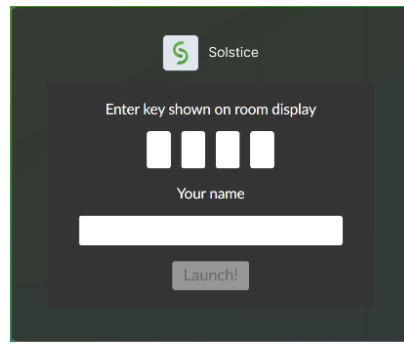

- ✓ In the TL Large conference room you can also share your screen wirelessly using Solstice access. To access Solstice open a browser and go to <https://10.166.11.209>. Click the Advanced button as shown below and then the link to proceed to the website.

- ✓ Click the Share my Screen button. To access the four digit code tap the Share Screen button on the tabletop console panel. Select Solstice Pod and tap Share in call.

- ✓ The four digit code will appear on the monitor.