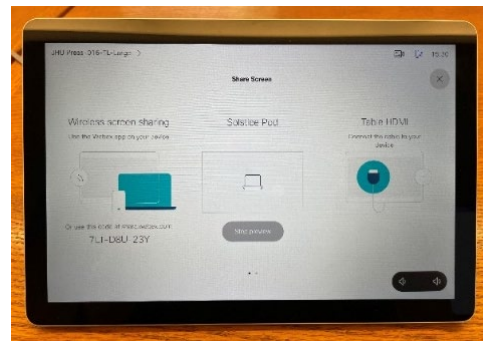

- ✓ In the TL Large conference room you can also share your screen wirelessly using Solstice access. To access Solstice open a browser and go to <https://10.166.11.209>. Click the Advanced button as shown below and then the link to proceed to the website.

- ✓ Click the Share my Screen button. To access the four digit code tap the Share Screen button on the tabletop console panel. Select Solstice Pod and tap Share in call.

- ✓ The four digit code will appear on the monitor.