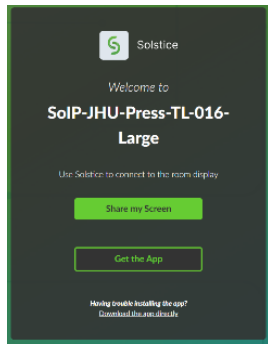

- ✓ In the TL Large conference room you can also share your screen wirelessly using Solstice access. To access Solstice open a browser and go to <https://10.166.11.209>. Click the Advanced button as shown below and then the link to proceed to the website.

- ✓ Click the Share my Screen button. To access the four digit code tap the Share Screen button on the tabletop console panel. Select Solstice Pod and tap Share in call.

- ✓ The four digit code will appear on the monitor.