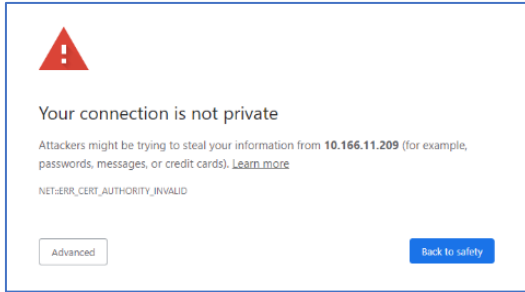

- ✓ In the TL Large conference room you can also share your screen wirelessly using Solstice access. To access Solstice open a browser and go to <https://10.166.11.209>. Click the Advanced button as shown below and then the link to proceed to the website.

- ✓ Click the Share my Screen button. To access the four digit code tap the Share Screen button on the tabletop console panel. Select Solstice Pod and tap Share in call.

- ✓ The four digit code will appear on the monitor.